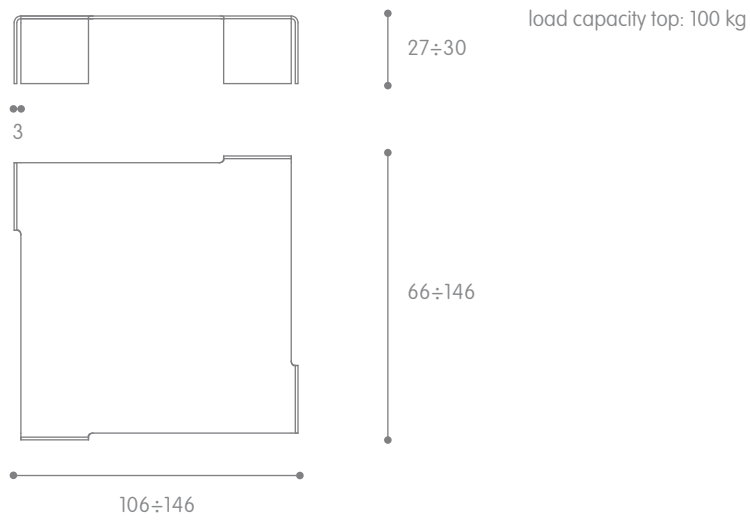

neutra

---

Design: Rodolfo Dordoni

neutra

length	width	height	code	registered model
106	106	27	0191	Monolithic coffee table in 12 mm-thick curved glass.
126	126	30	0195	
146	66	28	0196	

All dimensions in cm

neutra

---

Design: Rodolfo Dordoni

neutra

length	width	height	code	registered model
106	106	27	0200	Monolithic coffee table in 12 mm-thick curved glass back-stained in black.
126	126	30	0202	
106	106	27	0204	Monolithic coffee table in extralight glass 12 mm-thick back-stained in white.
126	126	30	0205	

All dimensions in cm