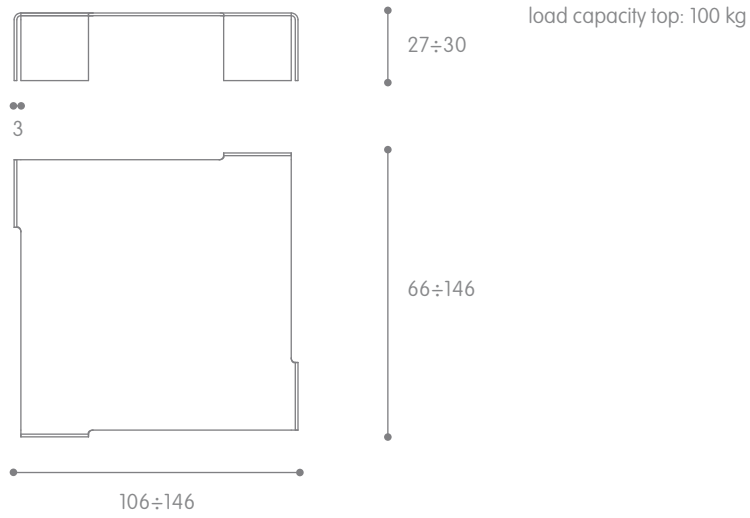

neutra

---

Design: Rodolfo Dordoni

neutra

length	width	height	code	registered model
106	106	27	0191	Monolithic coffee table in 12 mm-thick curved glass.
126	126	30	0195	
146	66	28	0196	

All dimensions in cm

neutra

---

Design: Rodolfo Dordoni

neutra

length	width	height	code	registered model
106	106	27	0200	Monolithic coffee table in 12 mm-thick curved glass back-stained in black.
126	126	30	0202	
106	106	27	0204	Monolithic coffee table in extralight glass 12 mm-thick back-stained in white.
126	126	30	0205	

All dimensions in cm